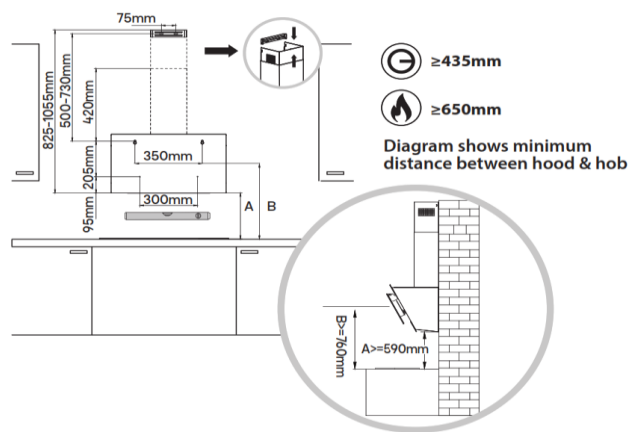

Appliance Data Sheet

Product Type	Cooker Hood
Product Code	WRAG60RF
	Product Description
	60cm RF Angled Glass Cooker Hood
	

Features / Specification

Barcode	8422248616966
Colour	Matt Black Painted Metal + Black Glass
Hood Width	600mm
Fan Speeds	5 Speed + Turbo
Extraction Rate	600m3/h
Lights	1 x 3W Max
Grease Filter	1 x Aluminium Mesh
Controls	Touch Switch
Noise Level	64dB
Carbon Filters	WRFILT4 (2 pack)
Air Outlet Diameter	125mm
Motor Rating	220-240V - 50Hz - 90W
Maximum Load	93W
Chimney Sections	500-730mm

Dimensions & Technical Information

Product Dimensions width x depth x height	598mm x 340mm x 1055mm
Packed Dimensions width x depth x height	660mm x 410mm x 430mm
Product Weight (kg)	12 Packed / 10 Unpacked